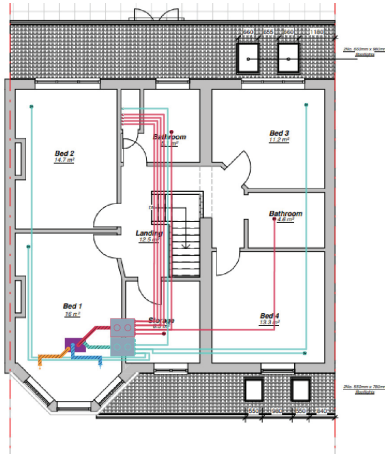

MVHR System Layout

Our team of MVHR specialists can help with all aspects of your project, reviewing drawings, discussing unit options, and ducting specifications.

We also offer a MVHR Project service which includes;

- Indicative system layout – unit location, duct runs, terminations and valves
- Airflow calculations (in accordance with Building Regulations)
- Full list of materials
- 1 Revision
- Dedicated account manager
- Up to £150.00 credit towards your order